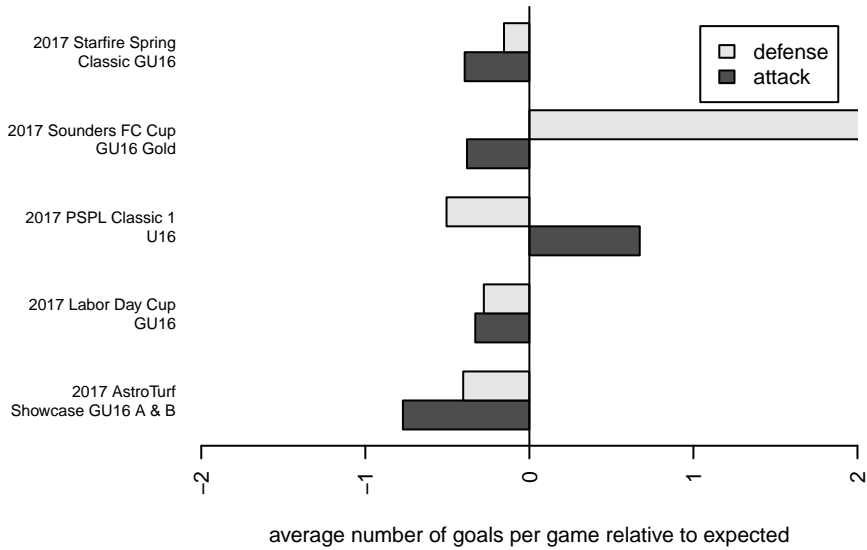

Performance relative to 13 month average