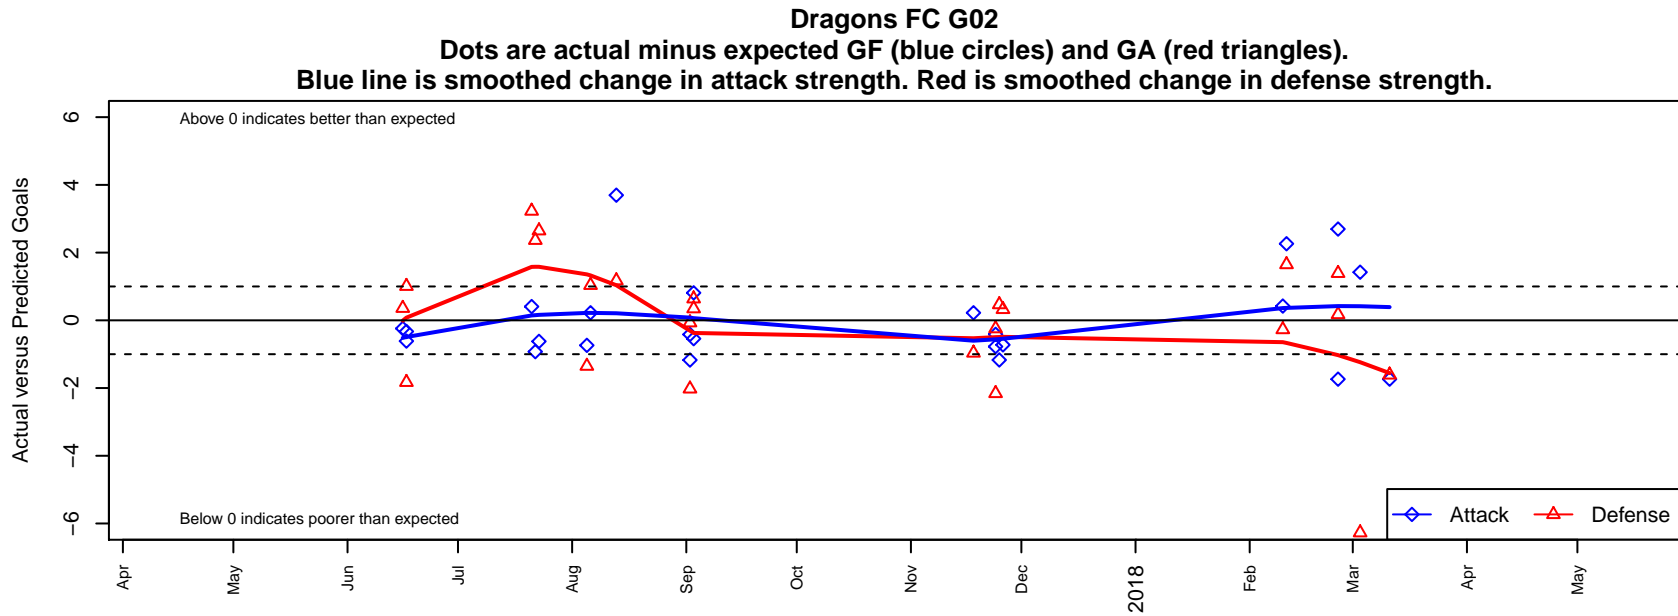

Dragons FC G02

Dragons FC
 Seattle, WA
 G02 total strength=1215
 attack=6.6 defense=2.69
 fall league = PSPL Classic 1 U16

alt names used:
 Dragons FC G02
 Dragons FC G02
 Dragons FC G02
 Dragons FC G02

Venues played:
 2017 Starfire Spring Classic GU16
 2017 Sounders FC Cup GU16 Gold
 2017 PSPL Classic 1 U16
 2017 Labor Day Cup GU16
 2017 AstroTurf Showcase GU16 A & B

**attack and defense variance (black dot)
relative to other teams
and top 10 in region**