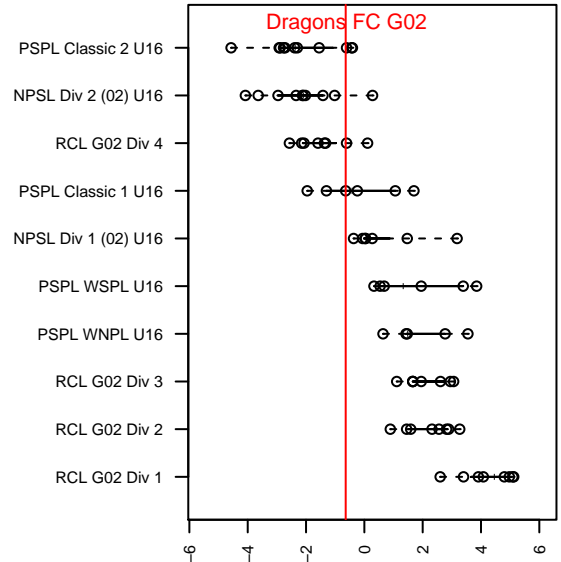

**attack and defense rating
relative to others at age
and all opponents in last 13 months**